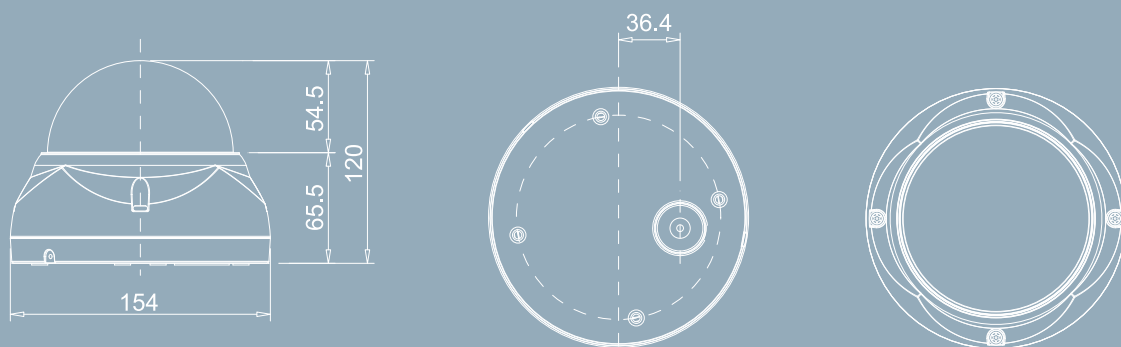

### Superior Image Quality

Super High-Resolution Imaging  
1600x1200 (2Megapixel)

## Dimensions

Unit: mm

\*Design and Specifications are subject to change without notice