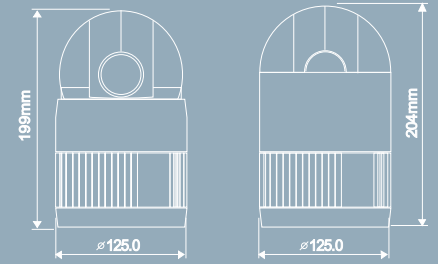

Dimensions

BASE RING VIEW

BUBBLE RING VIEW

BOTTOM VIEW

(MOUNT OPTIONS)

INDOOR/OUTDOOR HOUSING

CEILING MOUNT

Unit: mm