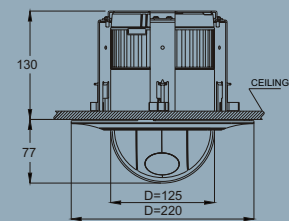

Dimensions

BASE RING VIEW

BUBBLE RING VIEW

BOTTOM VIEW

(MOUNT OPTIONS)

INDOOR/OUTDOOR HOUSING

CEILING MOUNT

Unit: mm