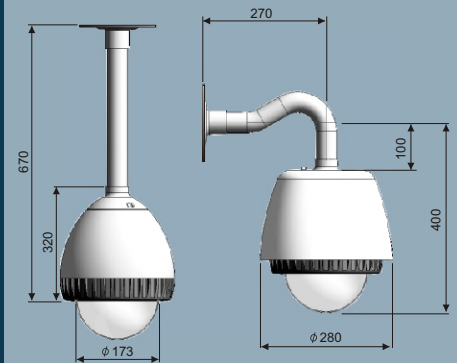

Dimensions

BASE RING VIEW

BUBBLE RING VIEW

BOTTOM VIEW

(MOUNT OPTIONS)

INDOOR/OUTDOOR HOUSING

CEILING MOUNT

Unit: mm