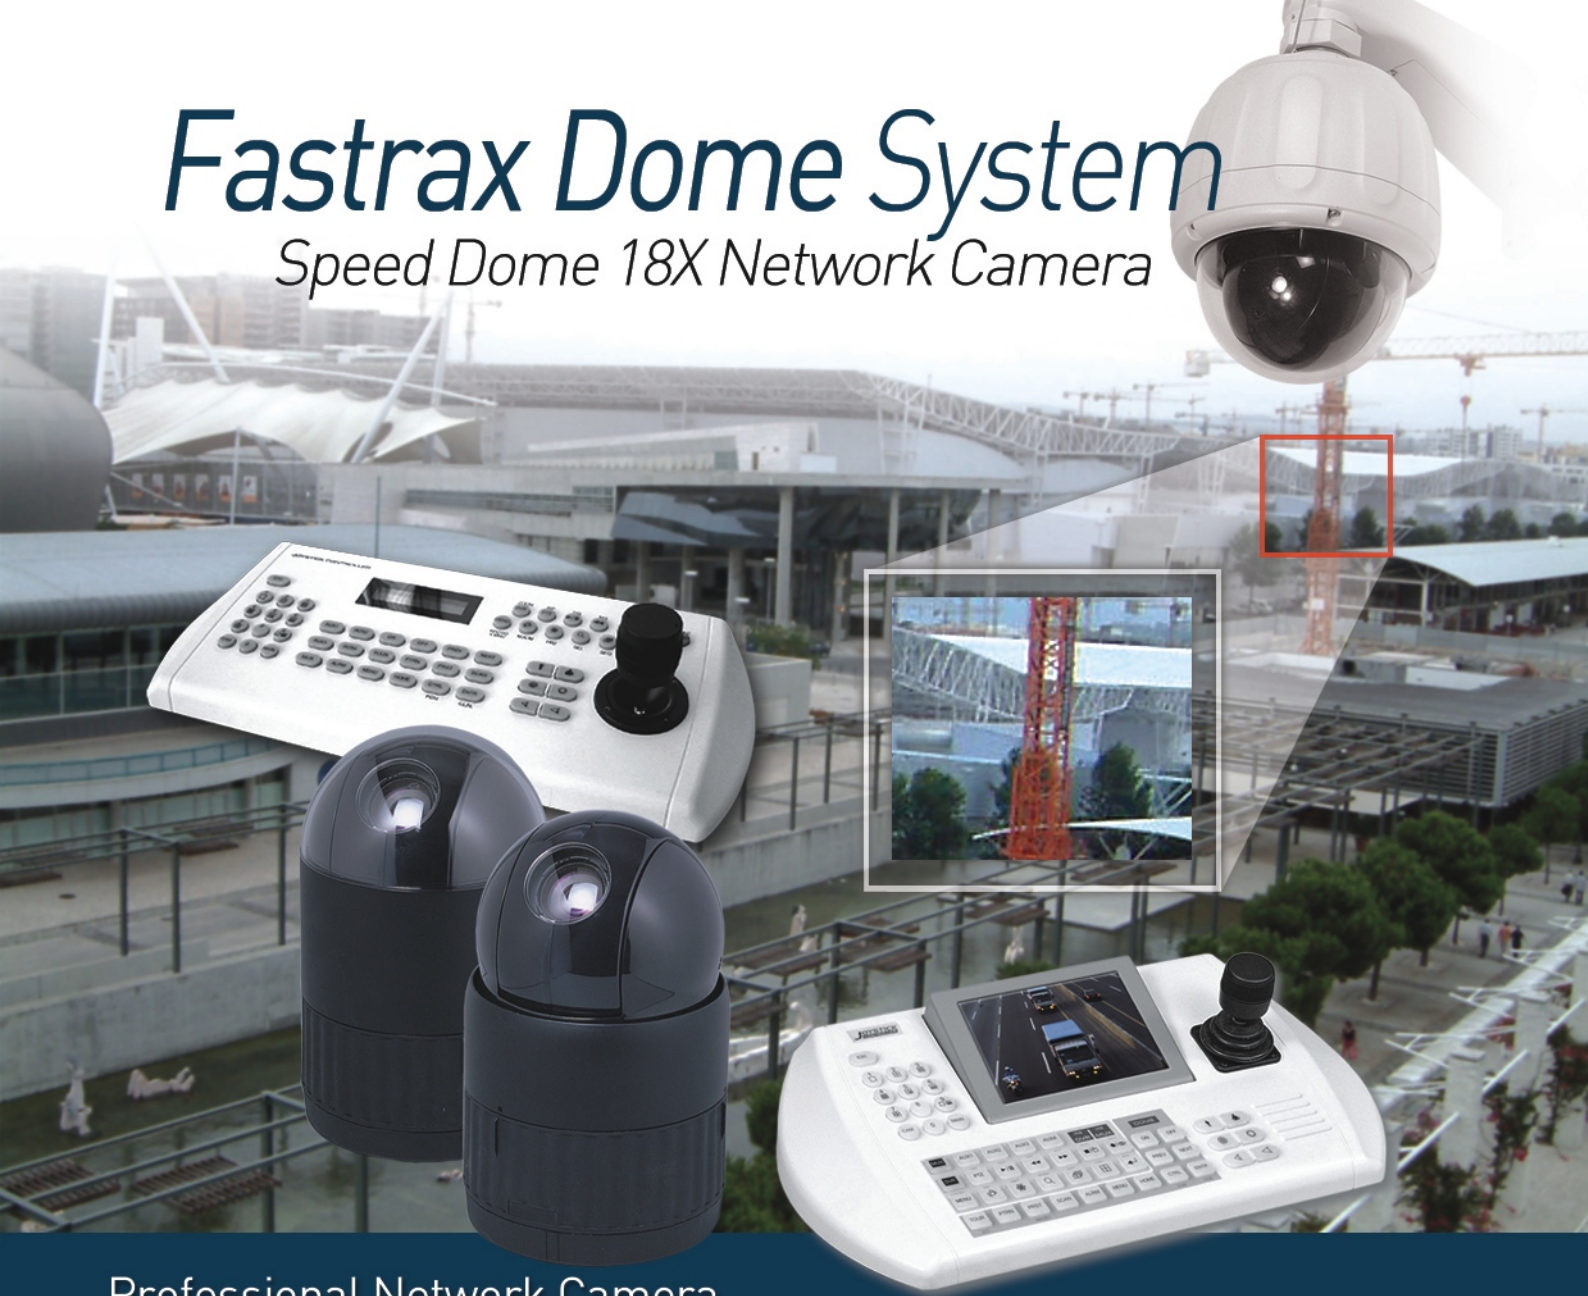

Fastrax Dome System

Speed Dome 18X Network Camera

Professional Network Camera 18X Optical Zoom Fastrax Dome System

- Full Frame Rate up to D1 (25fps@720x576, 30fps@720x480) Resolution
- Compatible with MPEG4 Standard
- Up to 240 Programmable Preset Positions
- Optional Manual/Auto Night Shot and Slow Shutter Function Enhances
- Diagonal Scanning (Vector Scanning)
- Built-in Network Interface (10Base-T/100Base-TX) for Remote Monitoring by PC
- Interface Protocol : TCP/IP, HTTP, UDP, DHCP, RTP, RTSP, SMTP, DDNS, FTP
- Optional Indoor/Outdoor Pendant Mount, Flush Mount, Parapet Mount and Roof Top Mount
- Auto Focus/Iris with Manual Override
- Quick Detachable (Hot Swap) Offset (Recalibration) of Preset Angle
- Data Up/Download (Preset, Tour, Etc..) 8 Privacy Zone
- Easy DVR and Multiplexer Remote Control 5" Color LCD Keyboard
- Offset (Recalibration) of Preset Angle
- 8 Privacy Zone
- 5" Color LCD Keyboard