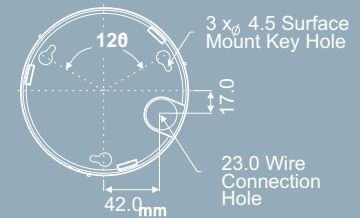

BOTTOM VIEW